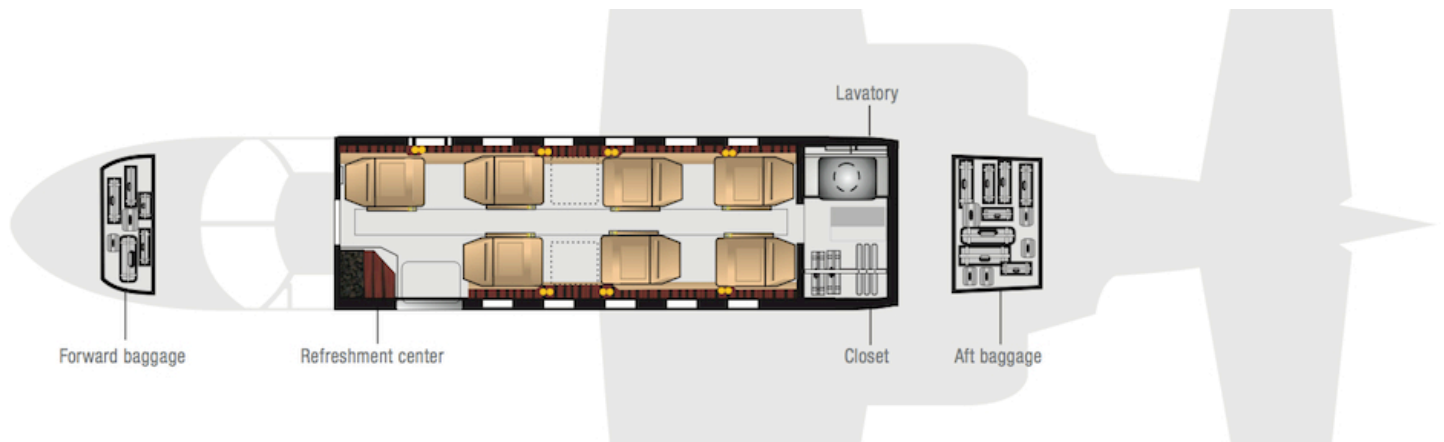

2002 Cessna Citation Bravo

550B-1007 N664DF

Floor Plan

MAINTENANCE & INSPECTION:

- Fresh 1-4 by Cessna Citation Orlando 12/2017
- CESCO maintenance tracking program

BRIEF HISTORY:

No known damage history

AVAILABLE: IMMEDIATELY

This aircraft is being brokered by East Coast Jet Center, Inc. Prospective purchasers are encouraged to conduct their own independent pre-purchase inspection as East Coast Jet Center, Inc. makes no representations as to the airworthiness of the aircraft or the accuracy of the above information. Specifications subject to verification upon inspection. Aircraft subject to prior sale.

GLOBAL HEADQUARTERS
5525 N.W. 15th Avenue, Suite 301B · Fort Lauderdale, Florida 33309
+1 (954) 703-1600 · www.eastcoastjetcenter.com

FORT LAUDERDALE * MONTERREY * SAO PAULO * MOSCOW